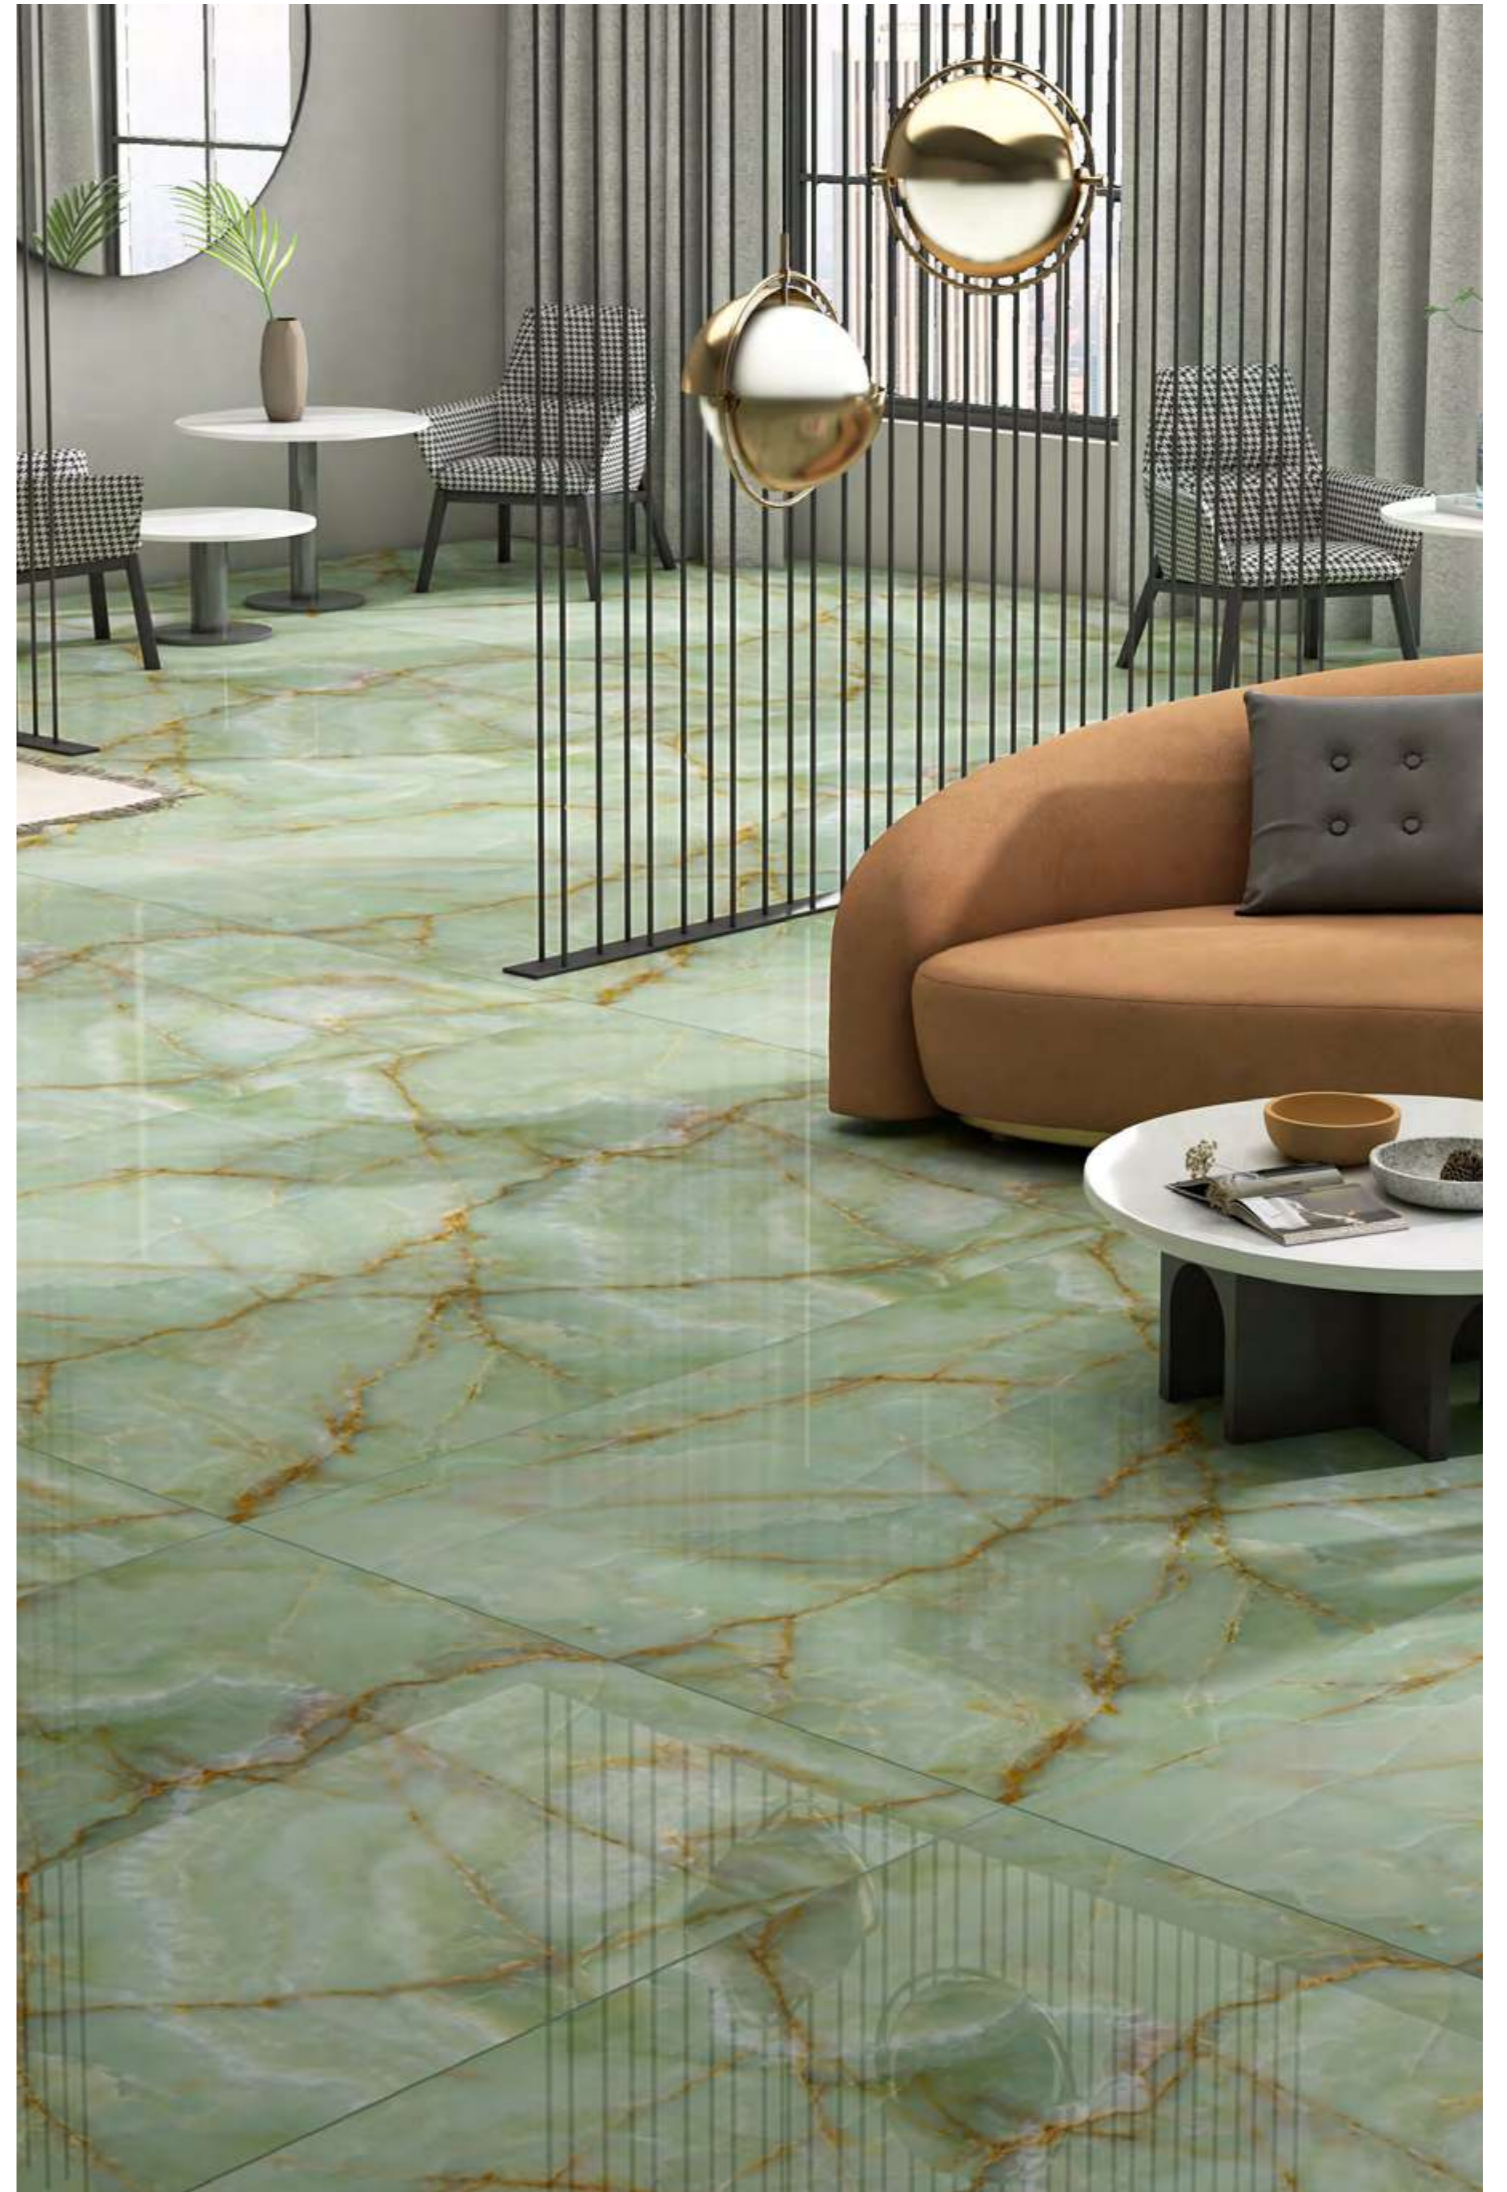

High Glossy

LUXURY LIVING ←

→ 120X180CM, POLISHED

polished

LUXURY LIVING

Onyx Green

High Glossy

polished