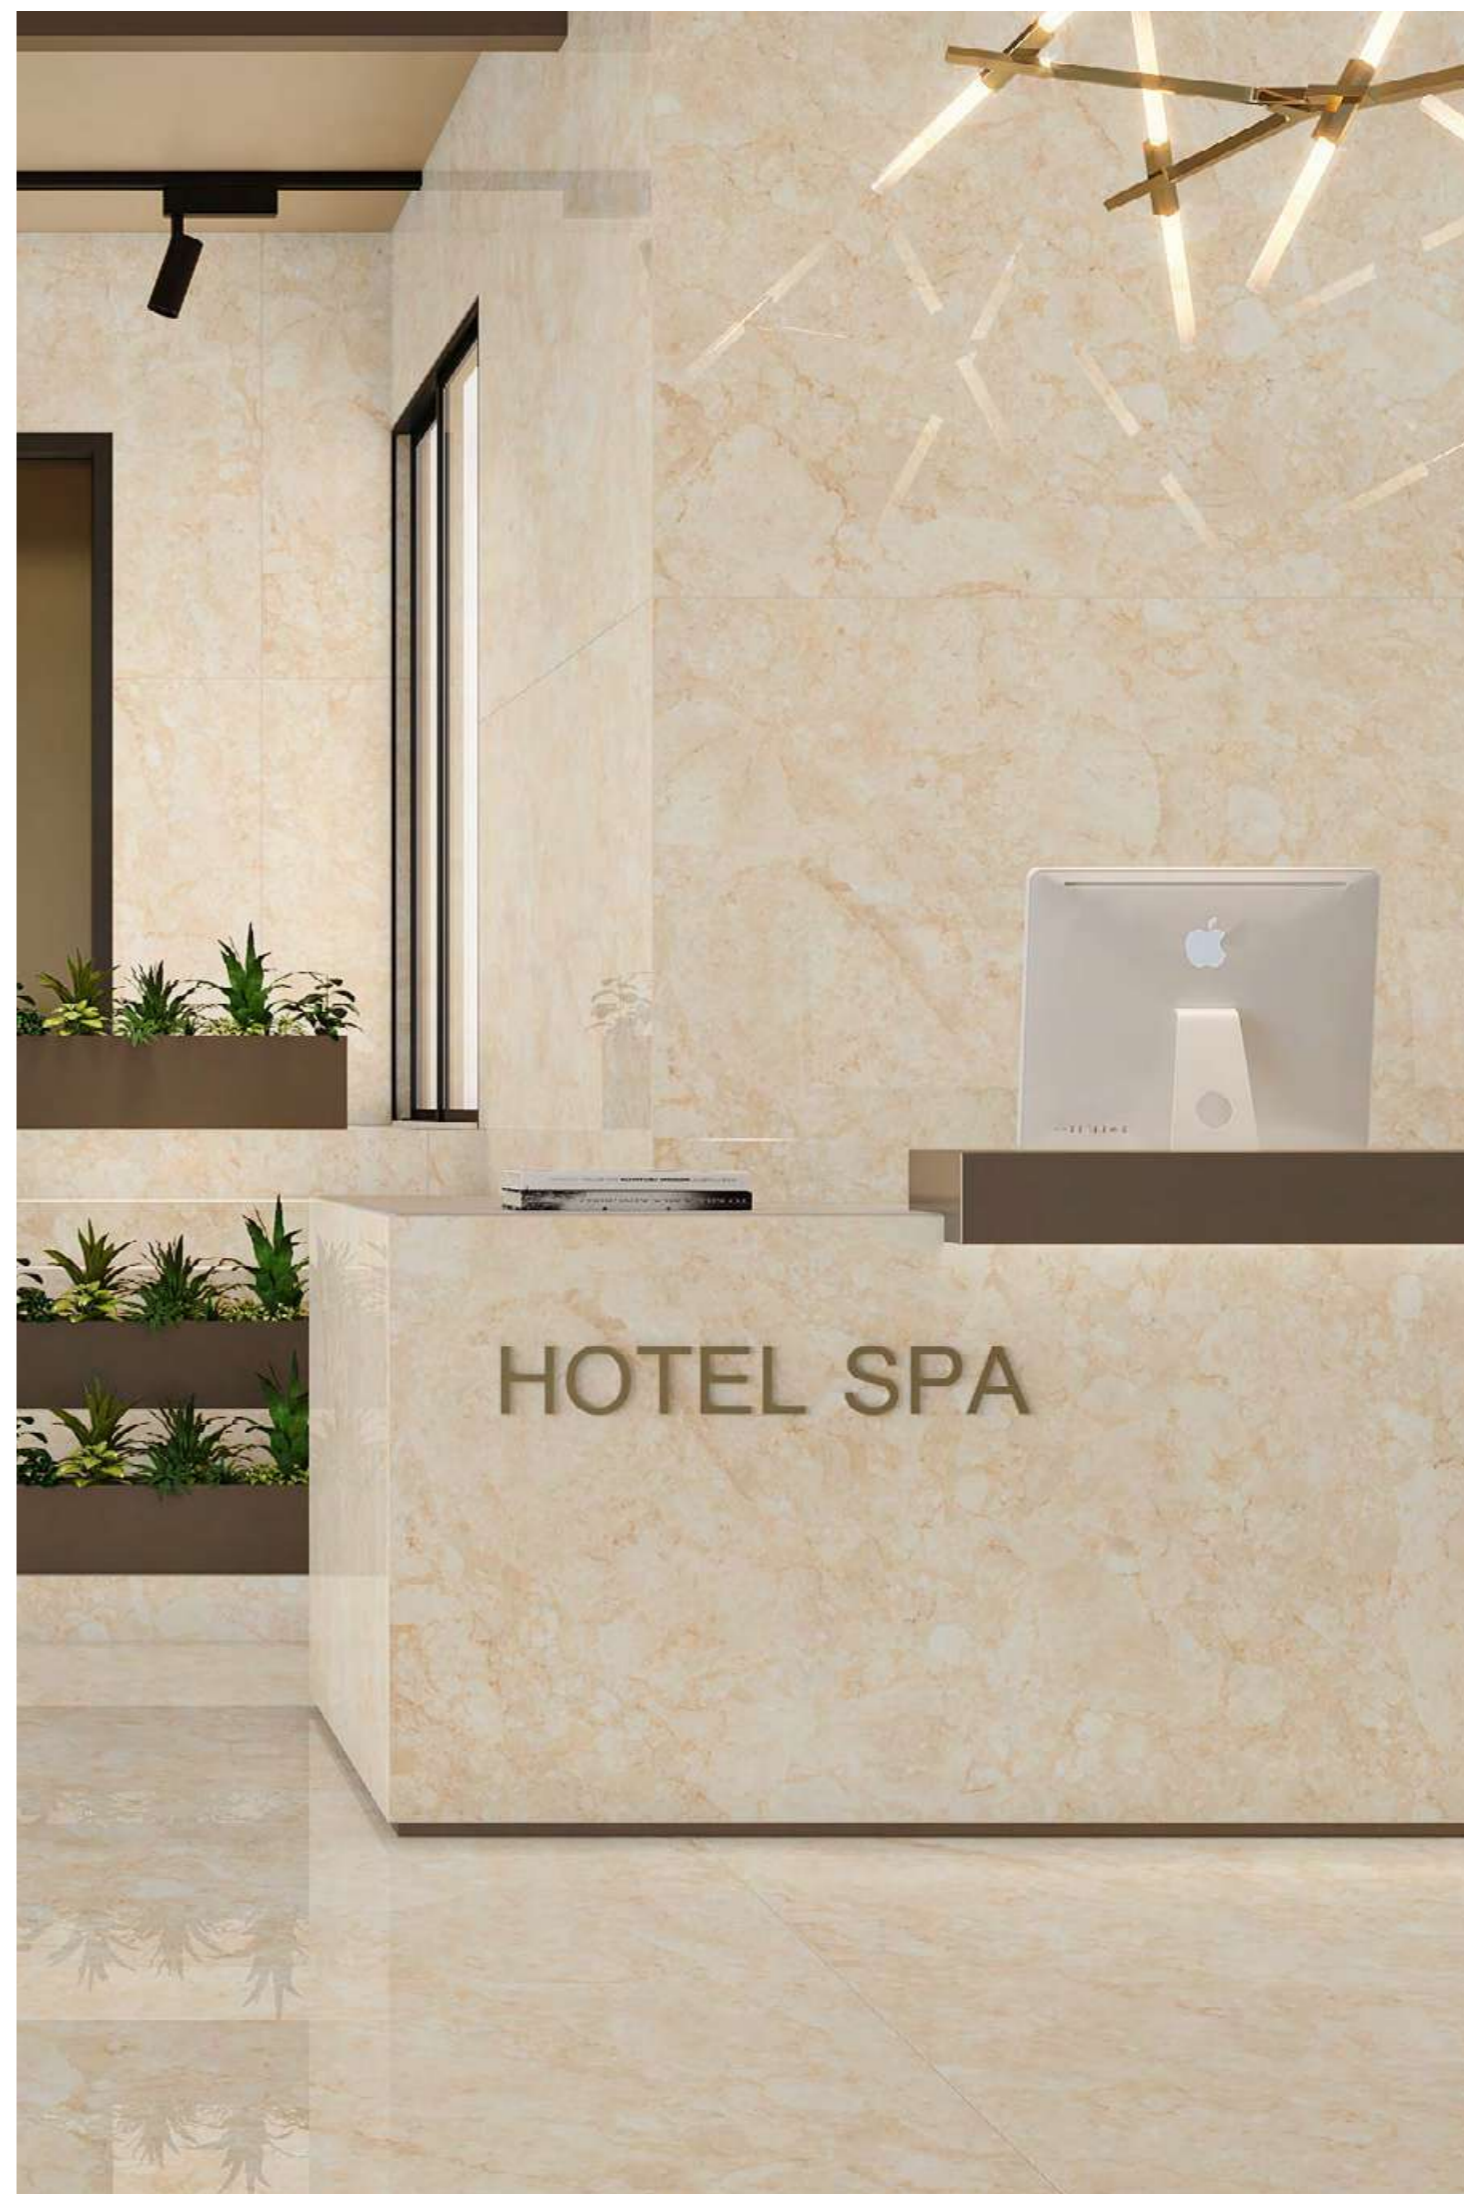

→ TIMELESS & CAPTIVATING

→ STAMP EDITION

RIZZONI
Endless

→ THE FEEL OF REAL MARBLE

120X180CM, POLISHED ←

L U X U R Y L I V I N G

Sofita Beige

polished