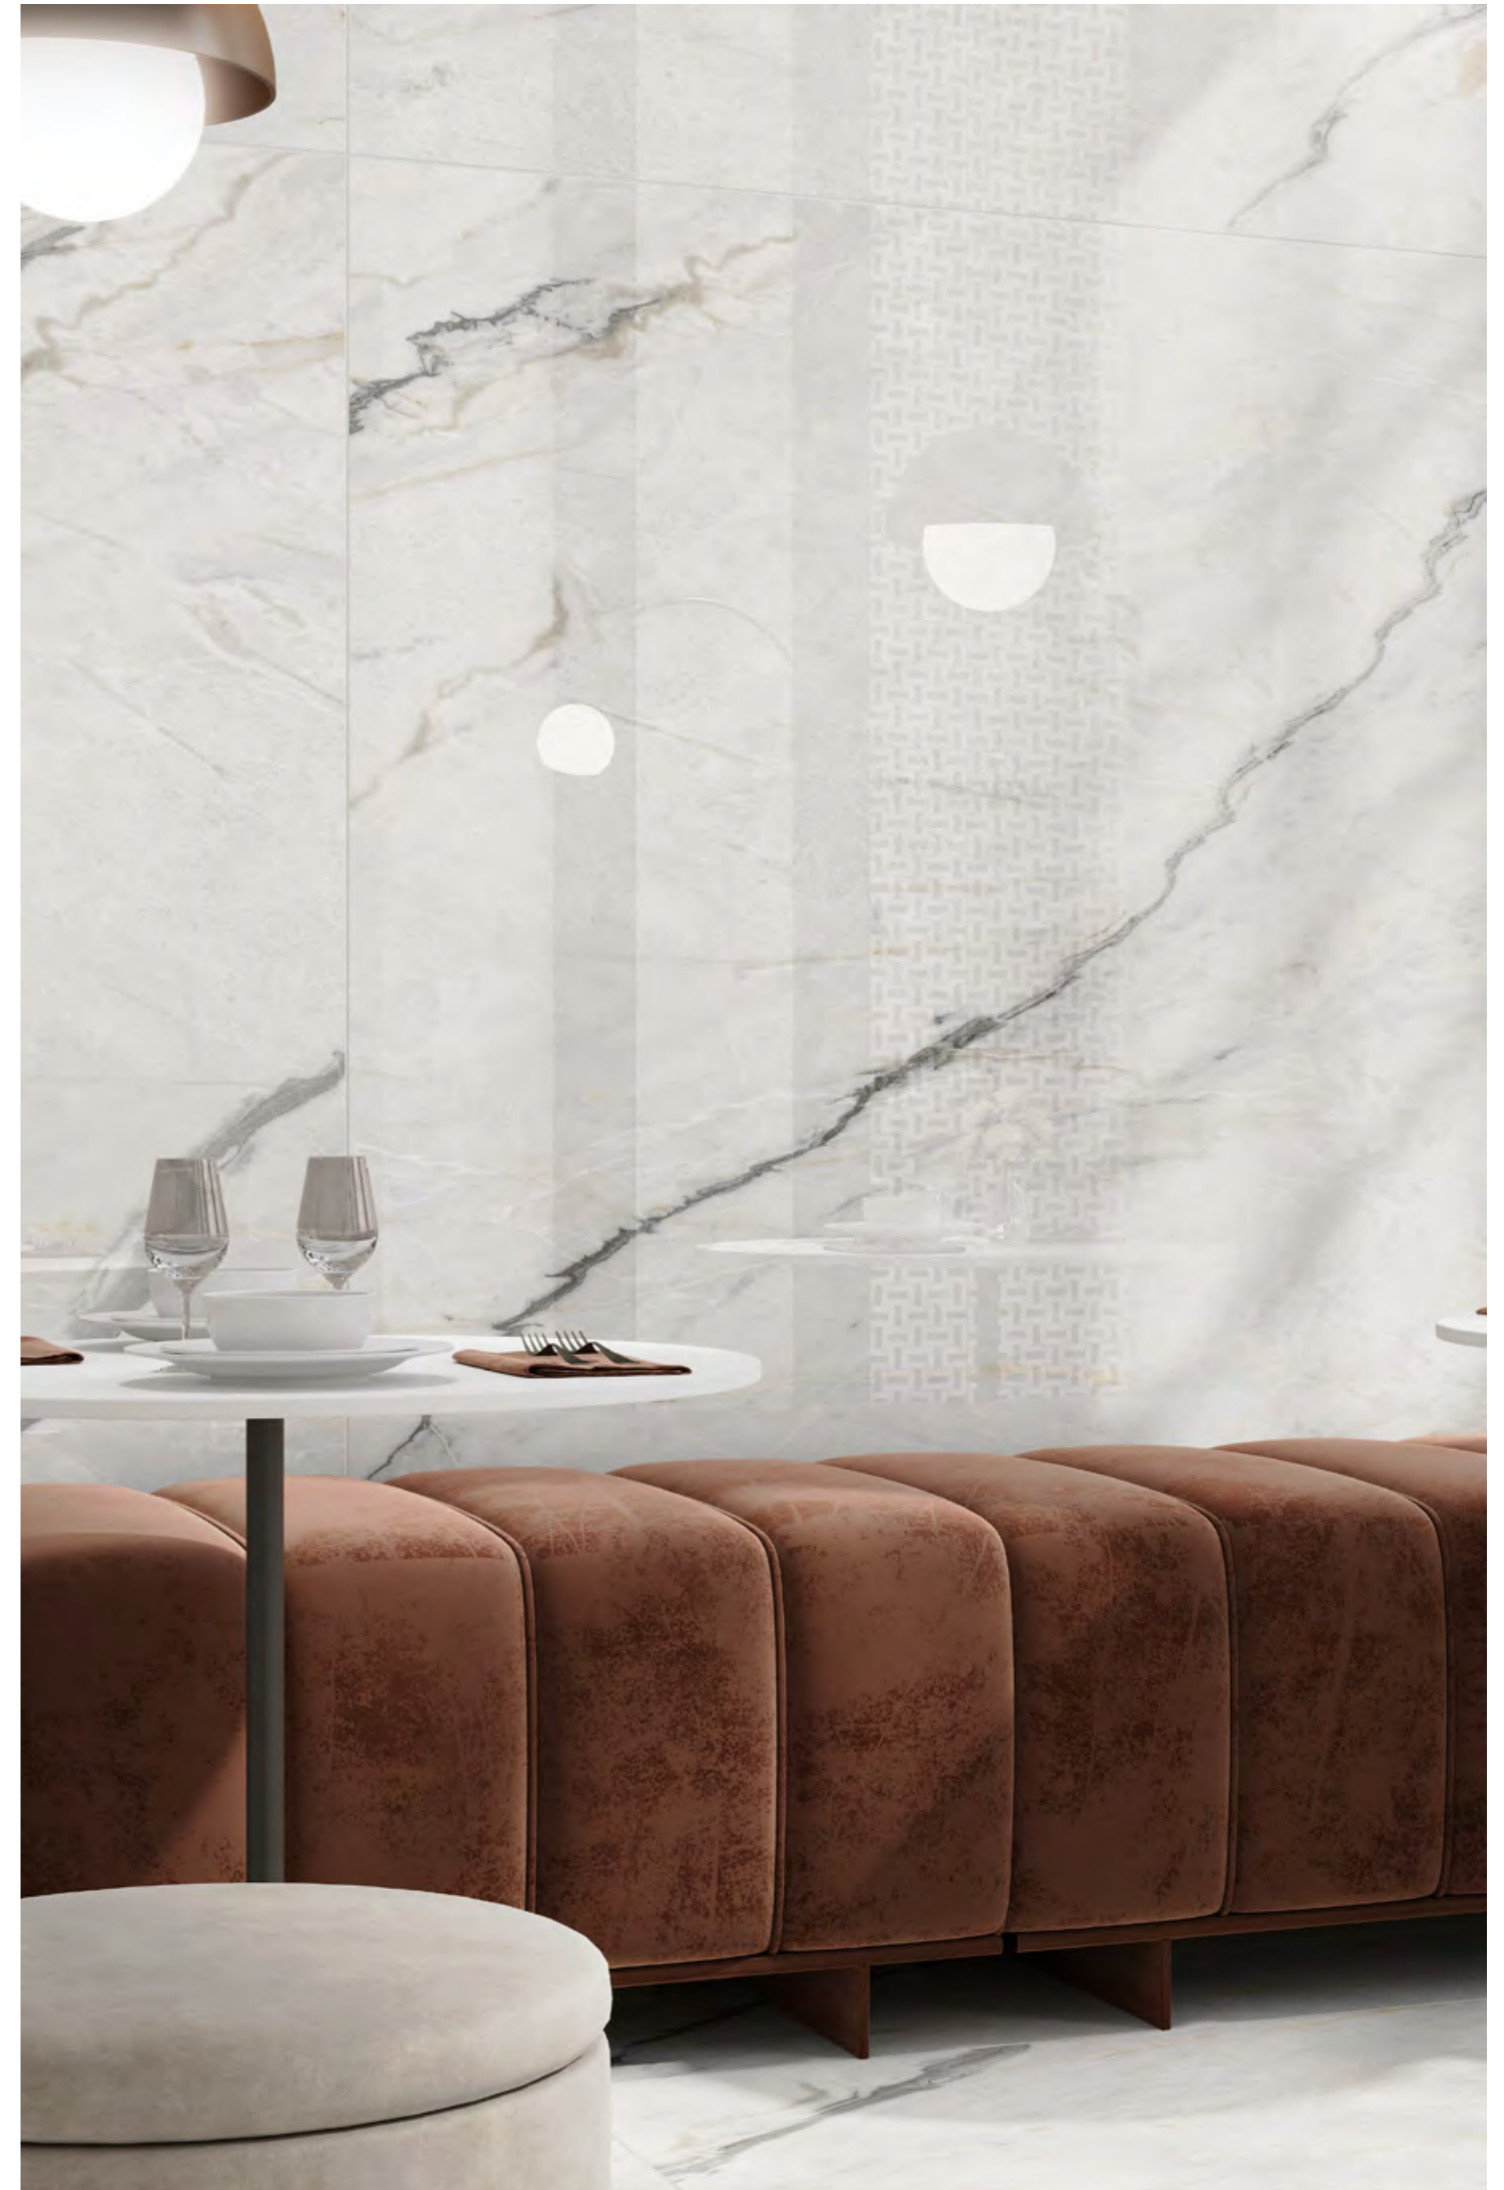

RUBICO
DOVE

→ THE FEEL OF REAL MARBLE

120X180CM, POLISHED ←

LUXURY LIVING

Era White

polished

→ TRANQUILITY & HARMONY

ERA
WHITE