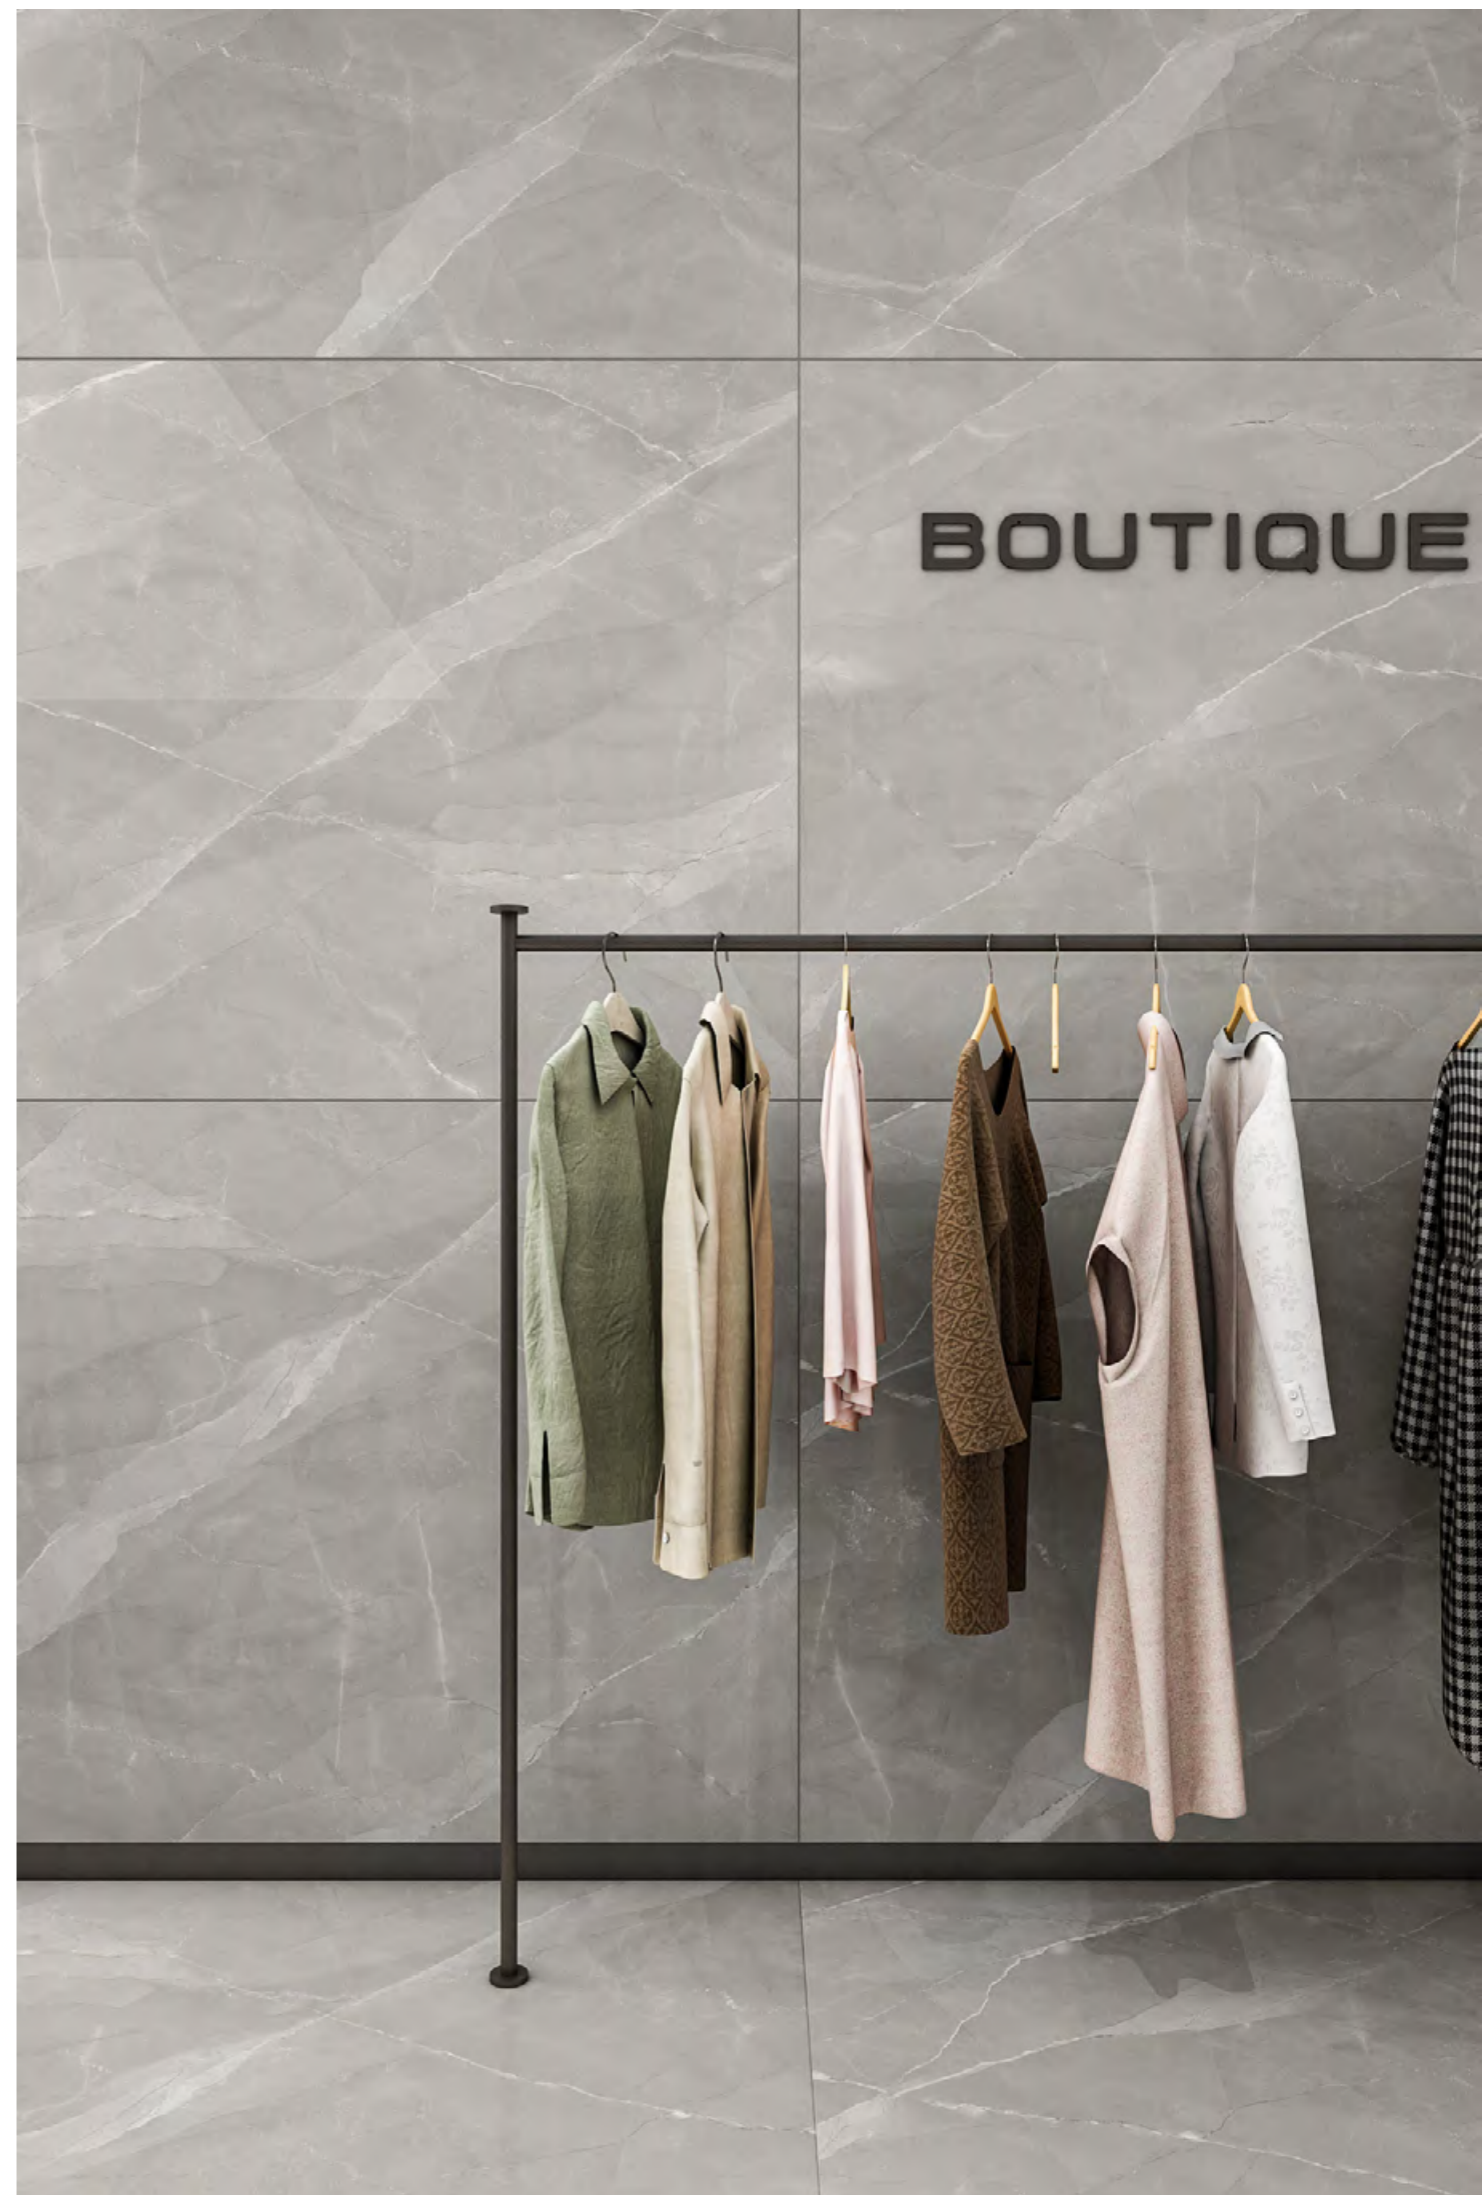

LUXURY LIVING

Armani Grey

polished

→ FRESH & INNOVATIVE