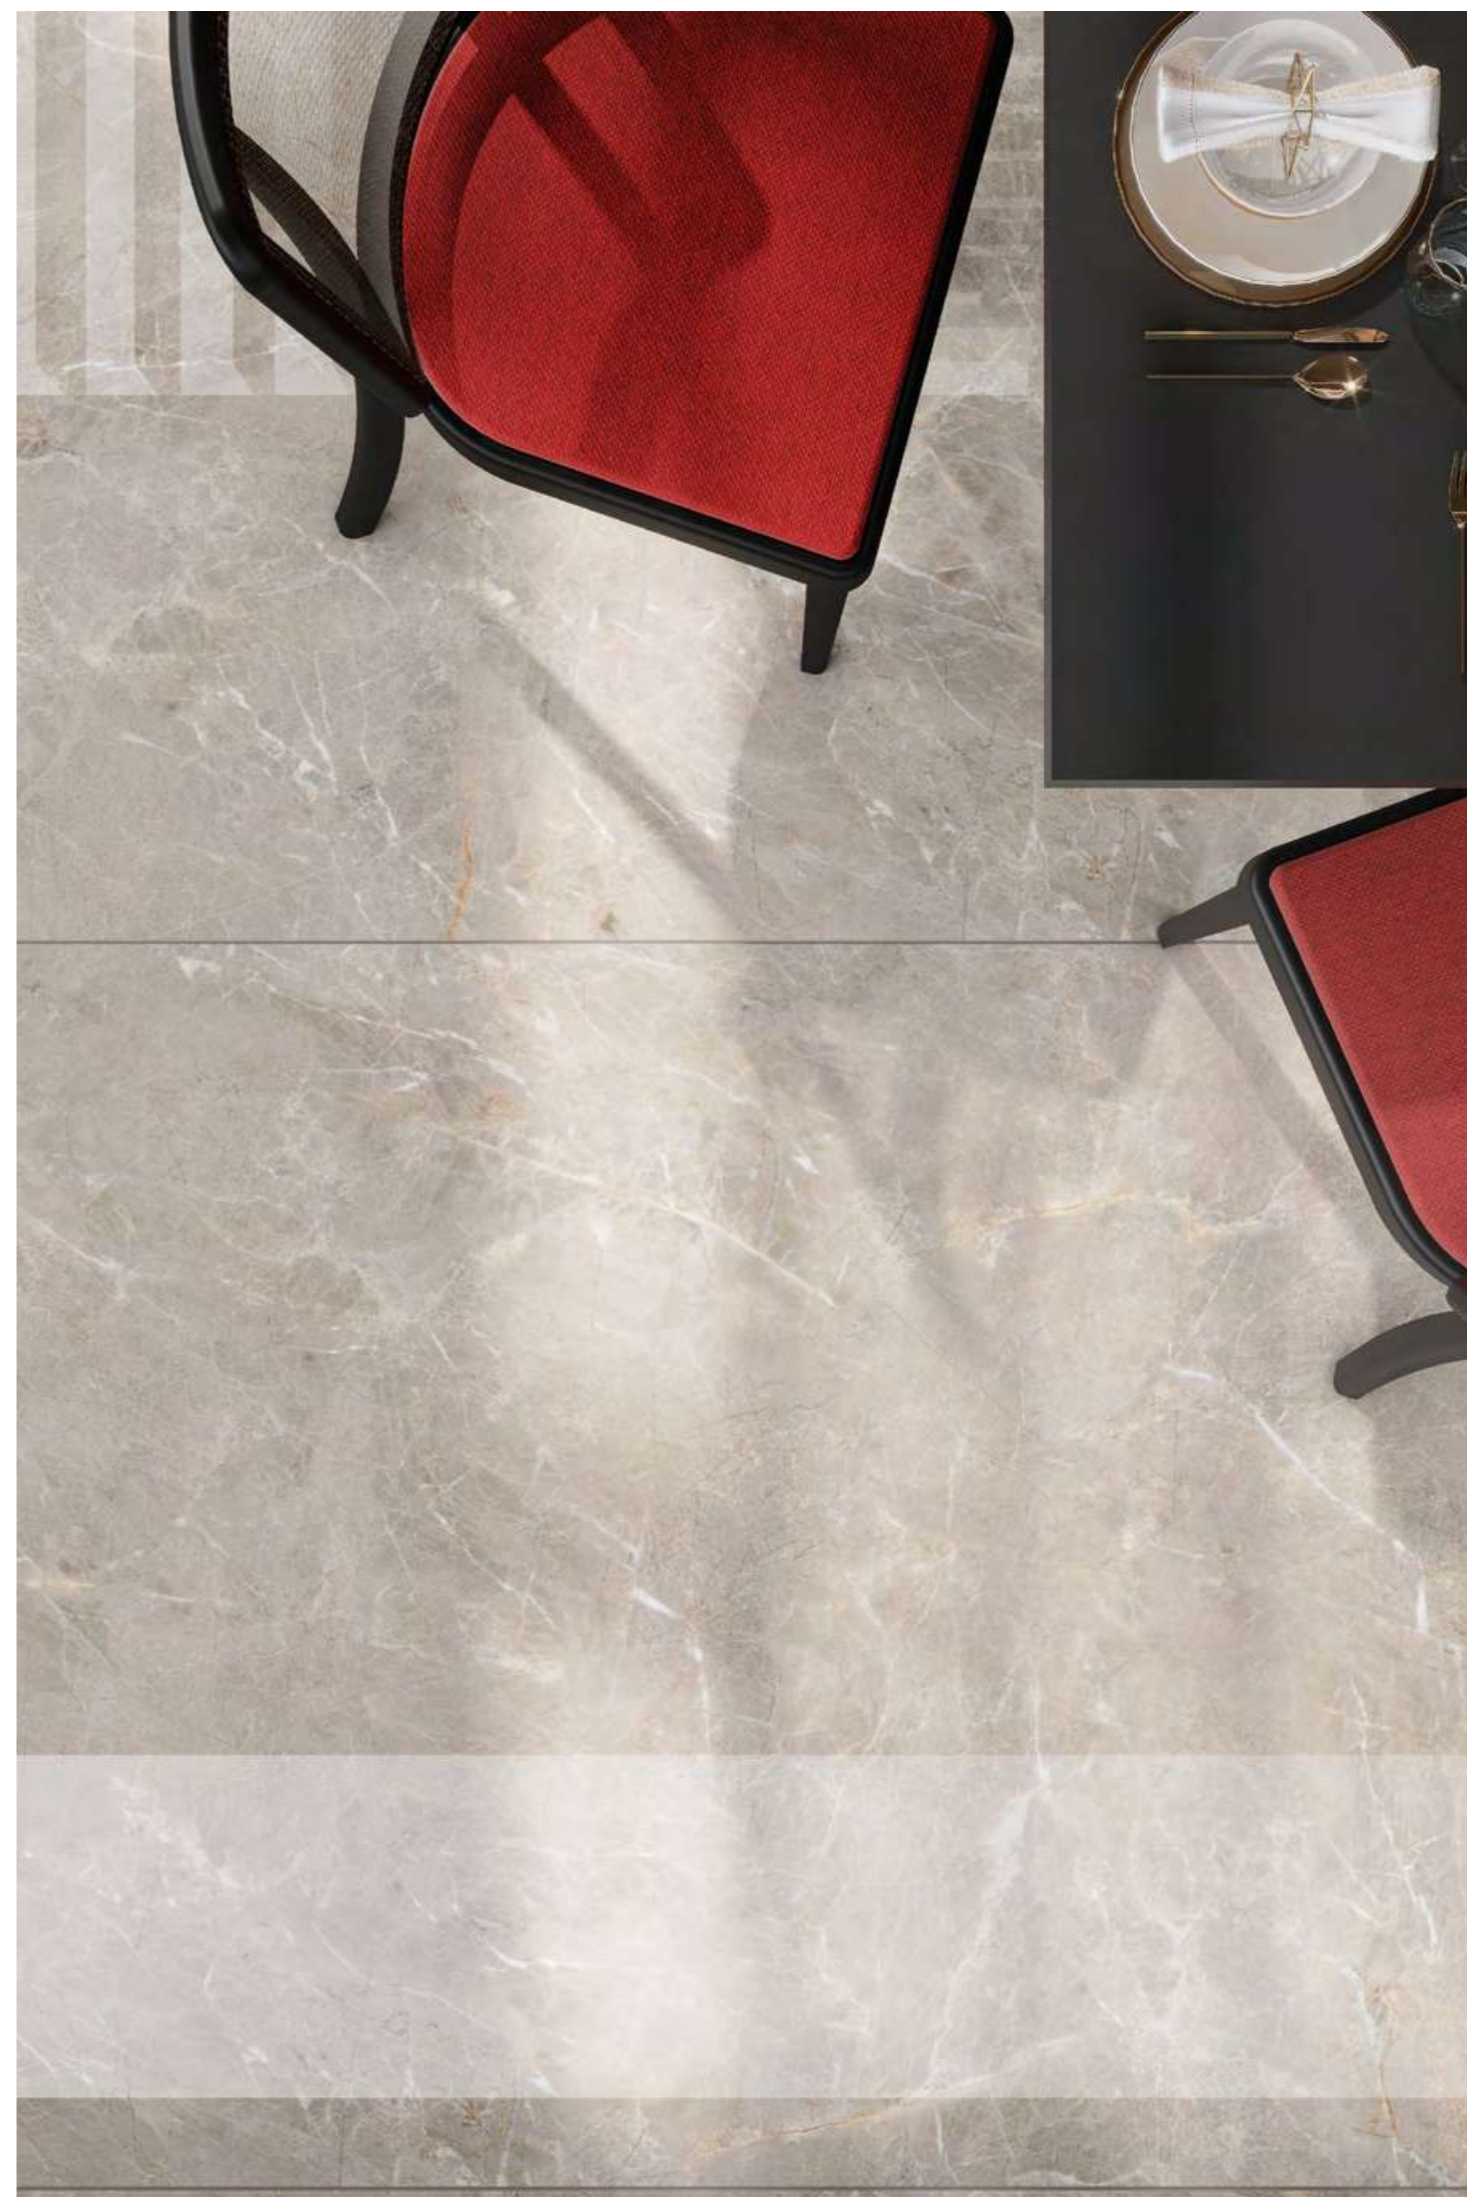

VICTORIAN
LIGHT

→ THE FEEL OF REAL MARBLE

120X180CM, POLISHED ←

LUXURY LIVING

Celina Natural

polished

→ MODERN & MINIMALIST

→ STAMP EDITION