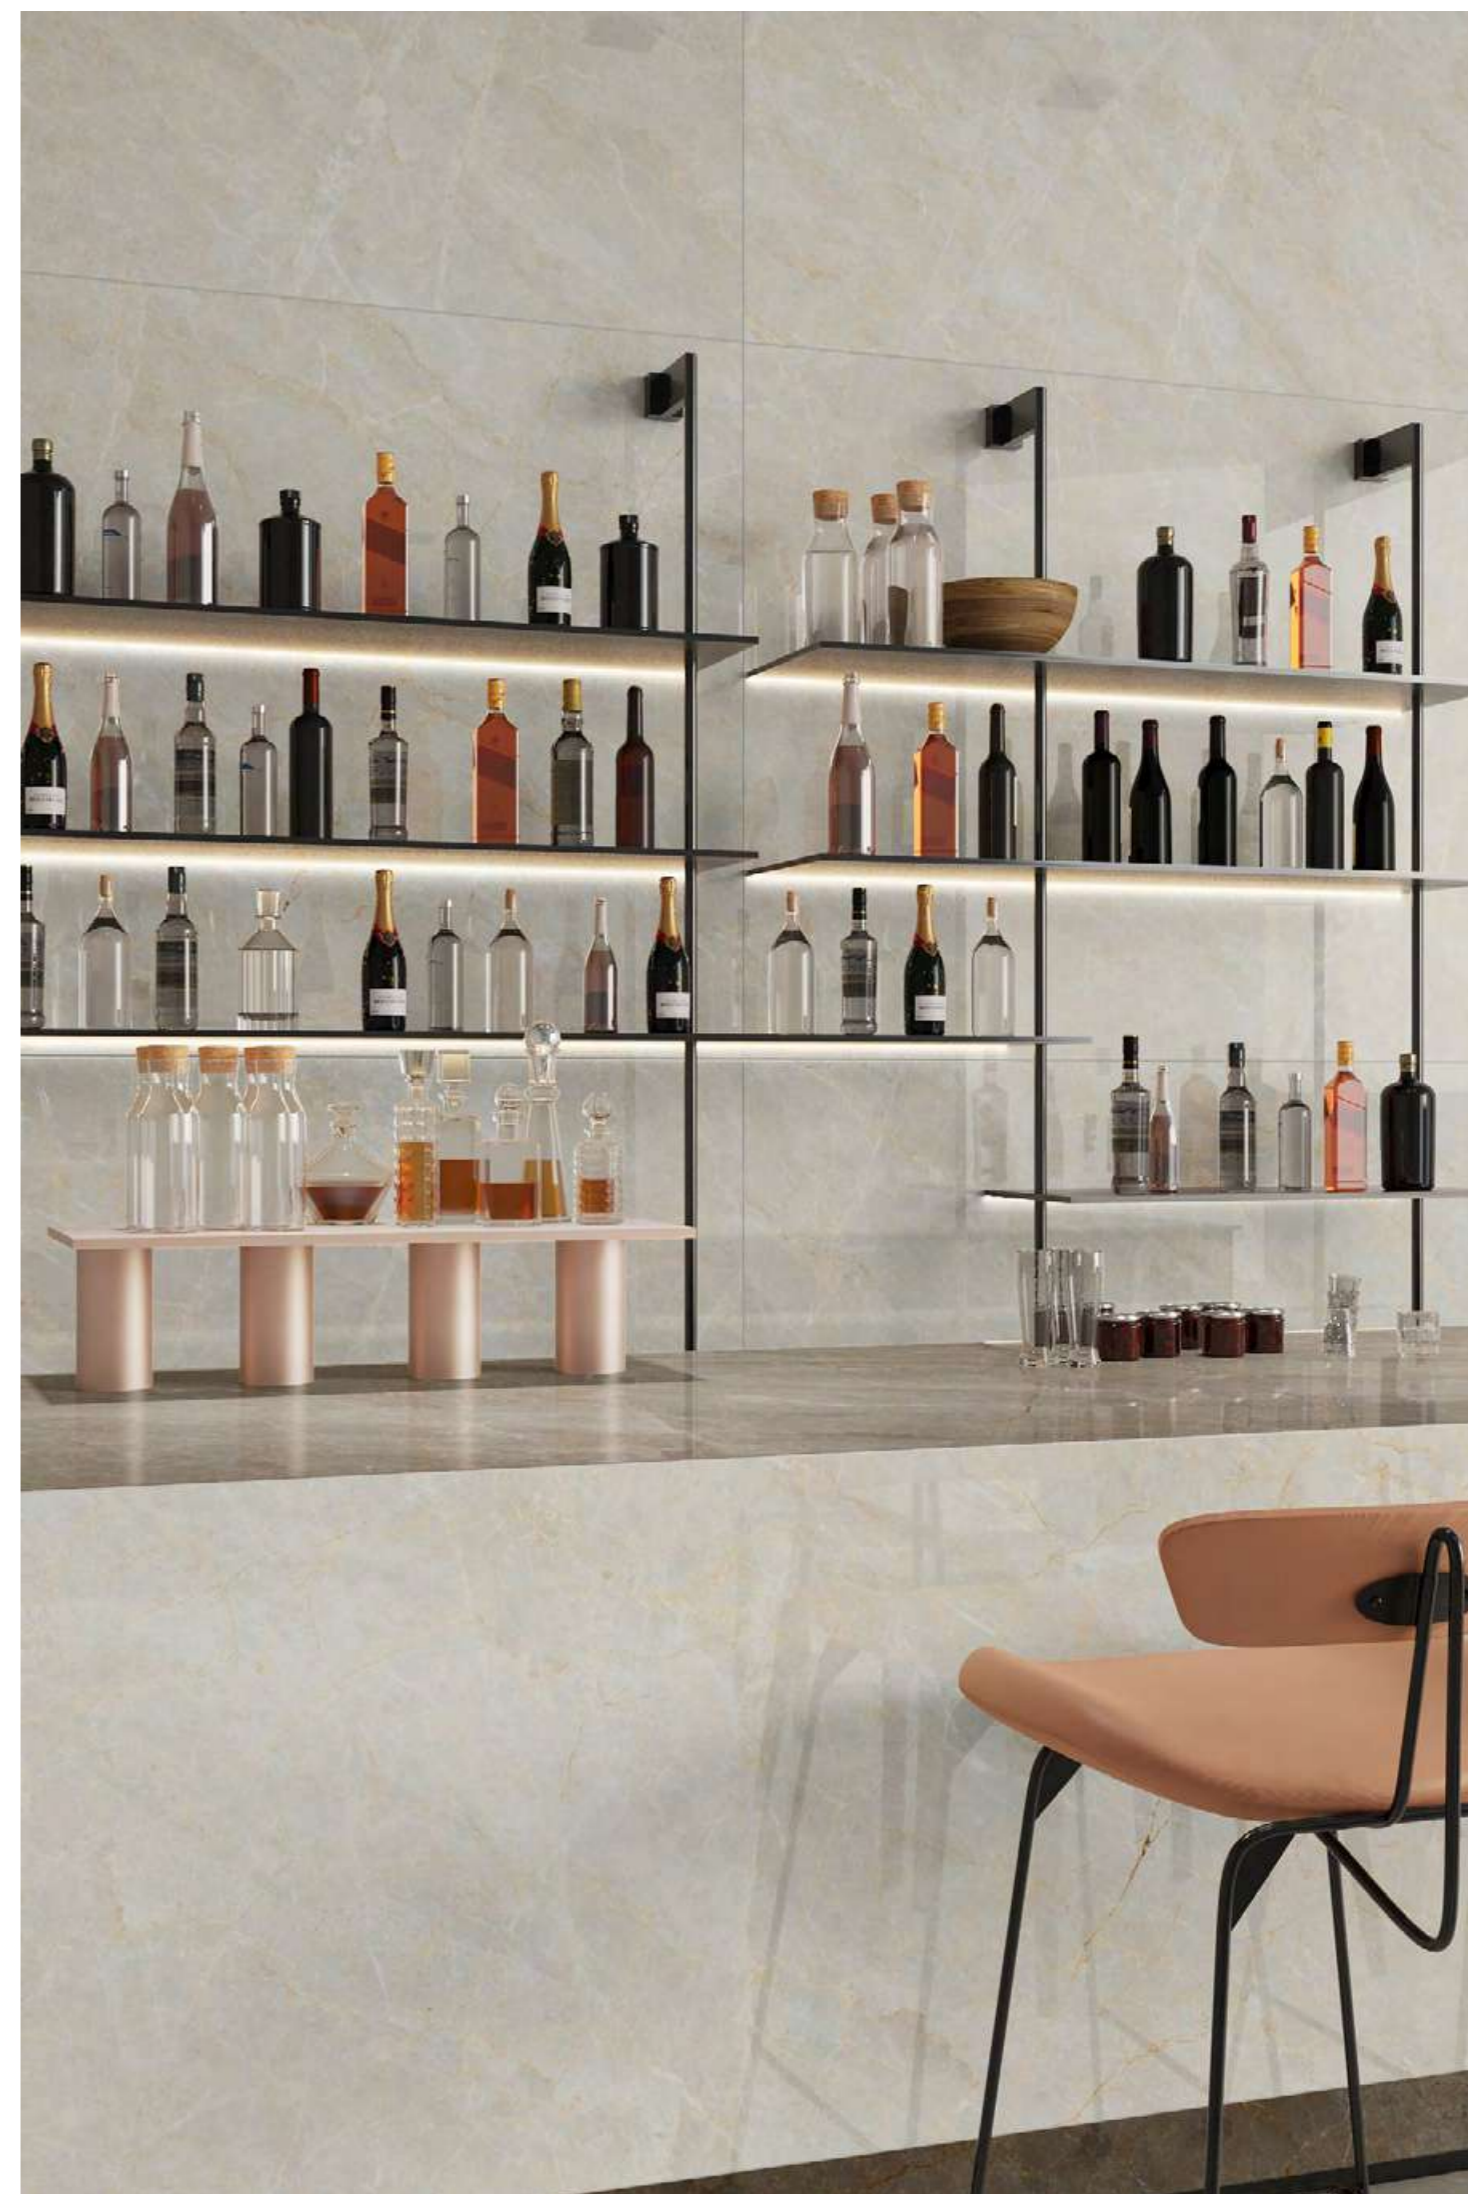

VICTORIAN
BROWN

→ THE FEEL OF REAL MARBLE

120X180CM, POLISHED ←

L U X U R Y L I V I N G

Victorian Light

polished

→ SENSORY & SIMPLICITY

→ STAMP EDITION

VICTORIAN
LIGHT

→ THE FEEL OF REAL MARBLE

120X180CM, POLISHED ←

LUXURY LIVING

Celina Natural

polished

→ MODERN & MINIMALIST

→ STAMP EDITION